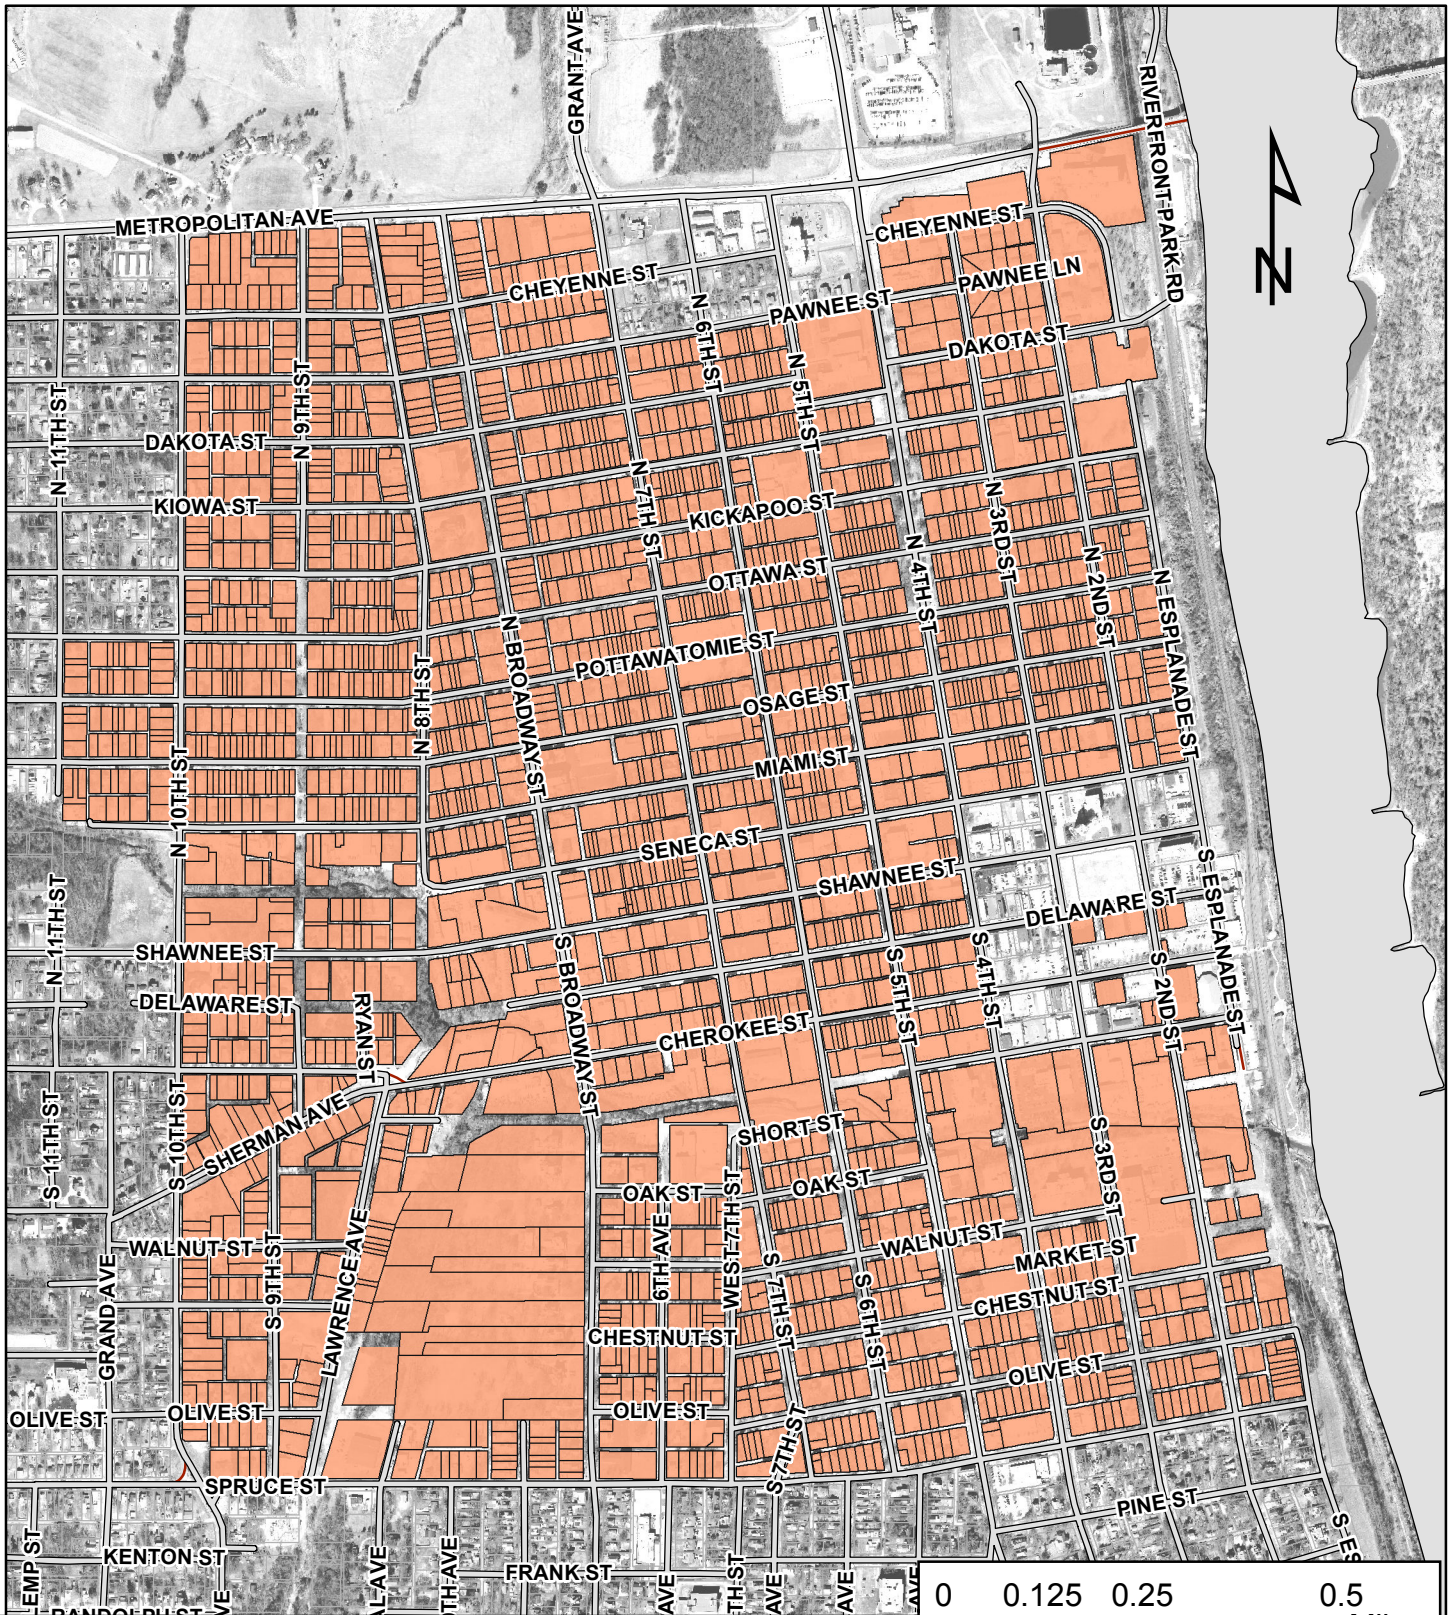

NRA Tax Rebate Area

Legend

-  North LV Redevelopment Area Less Downtown TIF and North Gateway Redevelopment District

Map Updated by LV GIS 02/06/2018